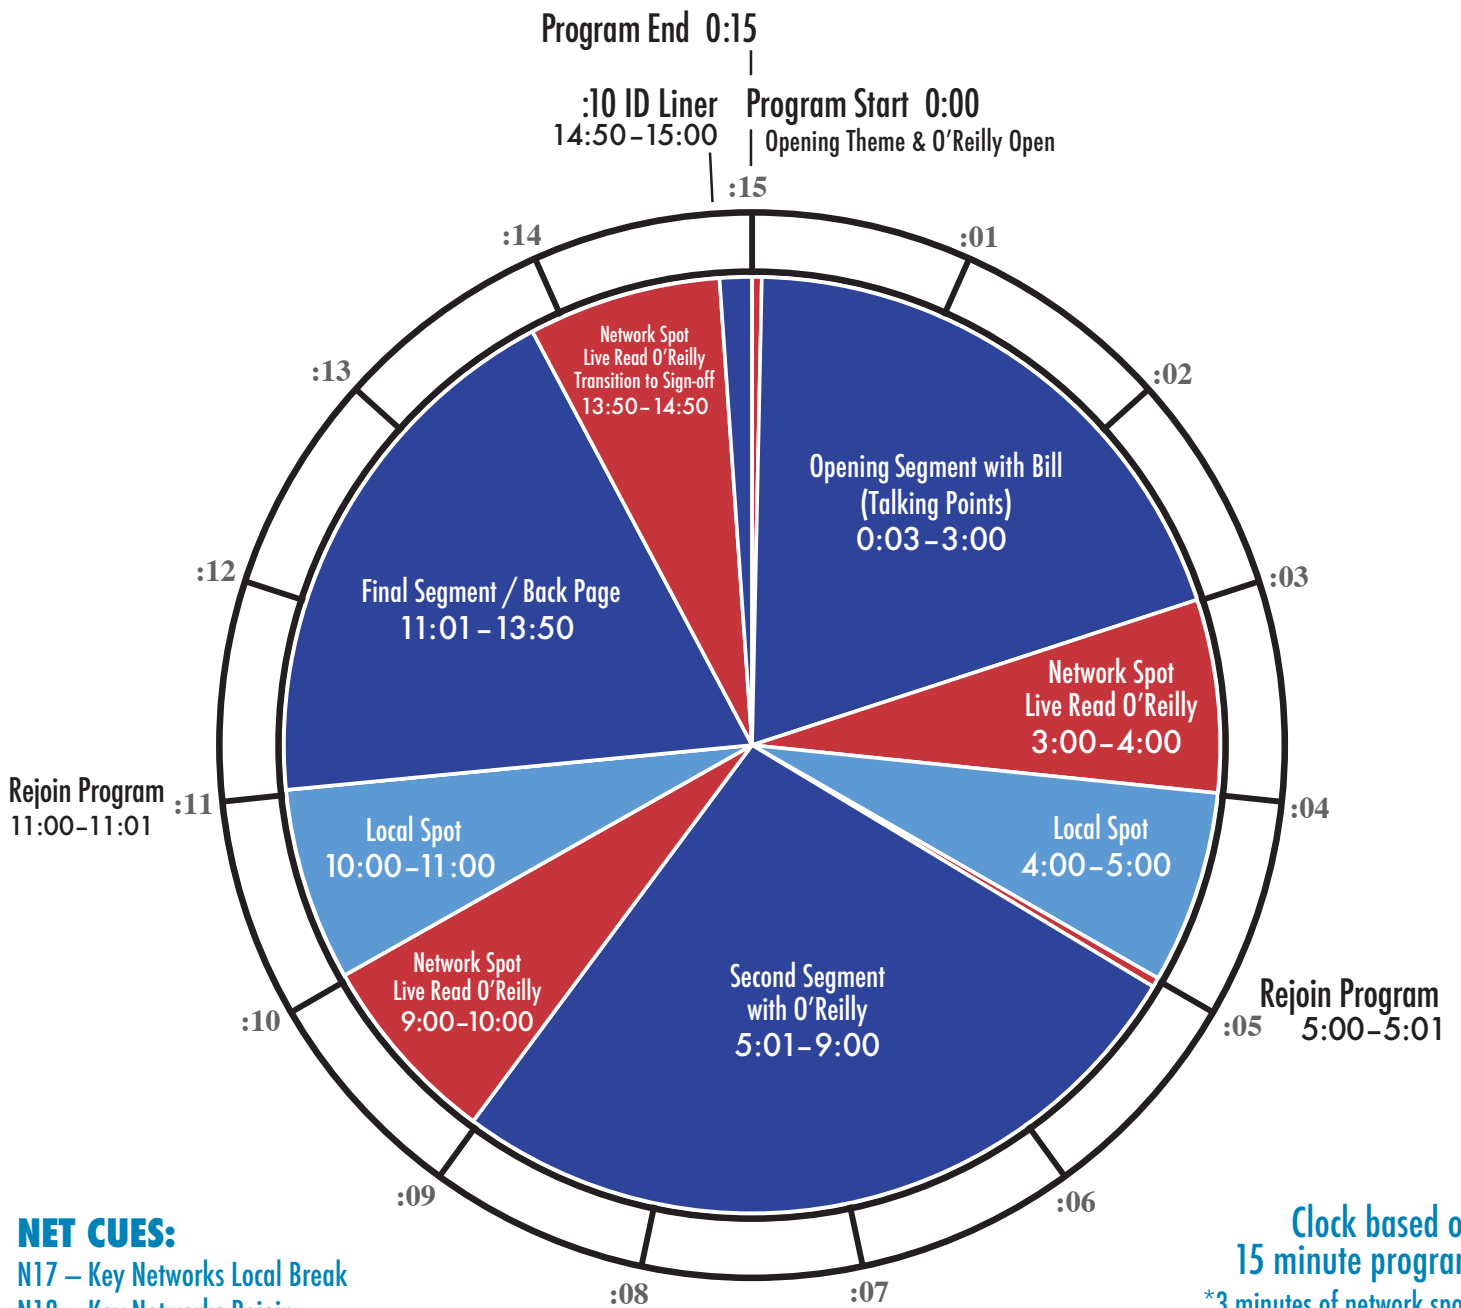

THE O'REILLY UPDATE

with Bill O'Reilly

15 Minute Projected Program Clock

NET CUES:

- N17 – Key Networks Local Break
- N18 – Key Networks Rejoin
- N19 – Key Networks ID Liner

TECHNICAL QUESTIONS:

914.908.3210

Clock based on 15 minute program
 *3 minutes of network spots
 *2 minutes of local spots
 *9:50 of content

© 2019 Key Networks. All Rights Reserved.